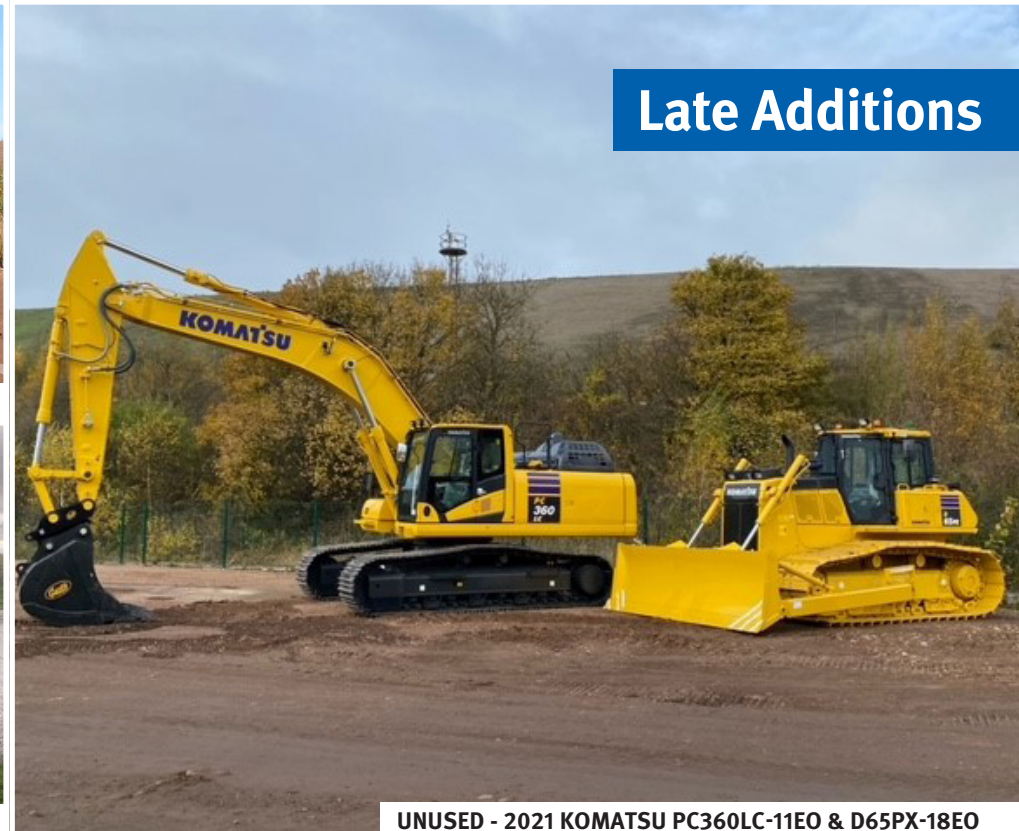

 GET IT ON
Google Play

2019 VOLVO EC300EL

2017 JCB 540-200 4X4X4

2010 CAT 12M

2020 DEUTZ-FAHR 6185RC

UNUSED - 2021 KOMATSU PC360LC-11EO & D65PX-18EO

rbauction.co.uk/maltby

© Copyright 2021 Ritchie Bros. Auctioneers – 11/21 - GL/LG

 **RITCHIE BROS.**
Auctioneers®

MITSUBISHI LD1000C

2014 TEREX 9T 4x4

2017 TEREX 3T 4x4

HAMM 4012DS

2020 CAT CB2.7

2/3 - 2015 HAMM HD12VV

2013 JCB 926 4x4